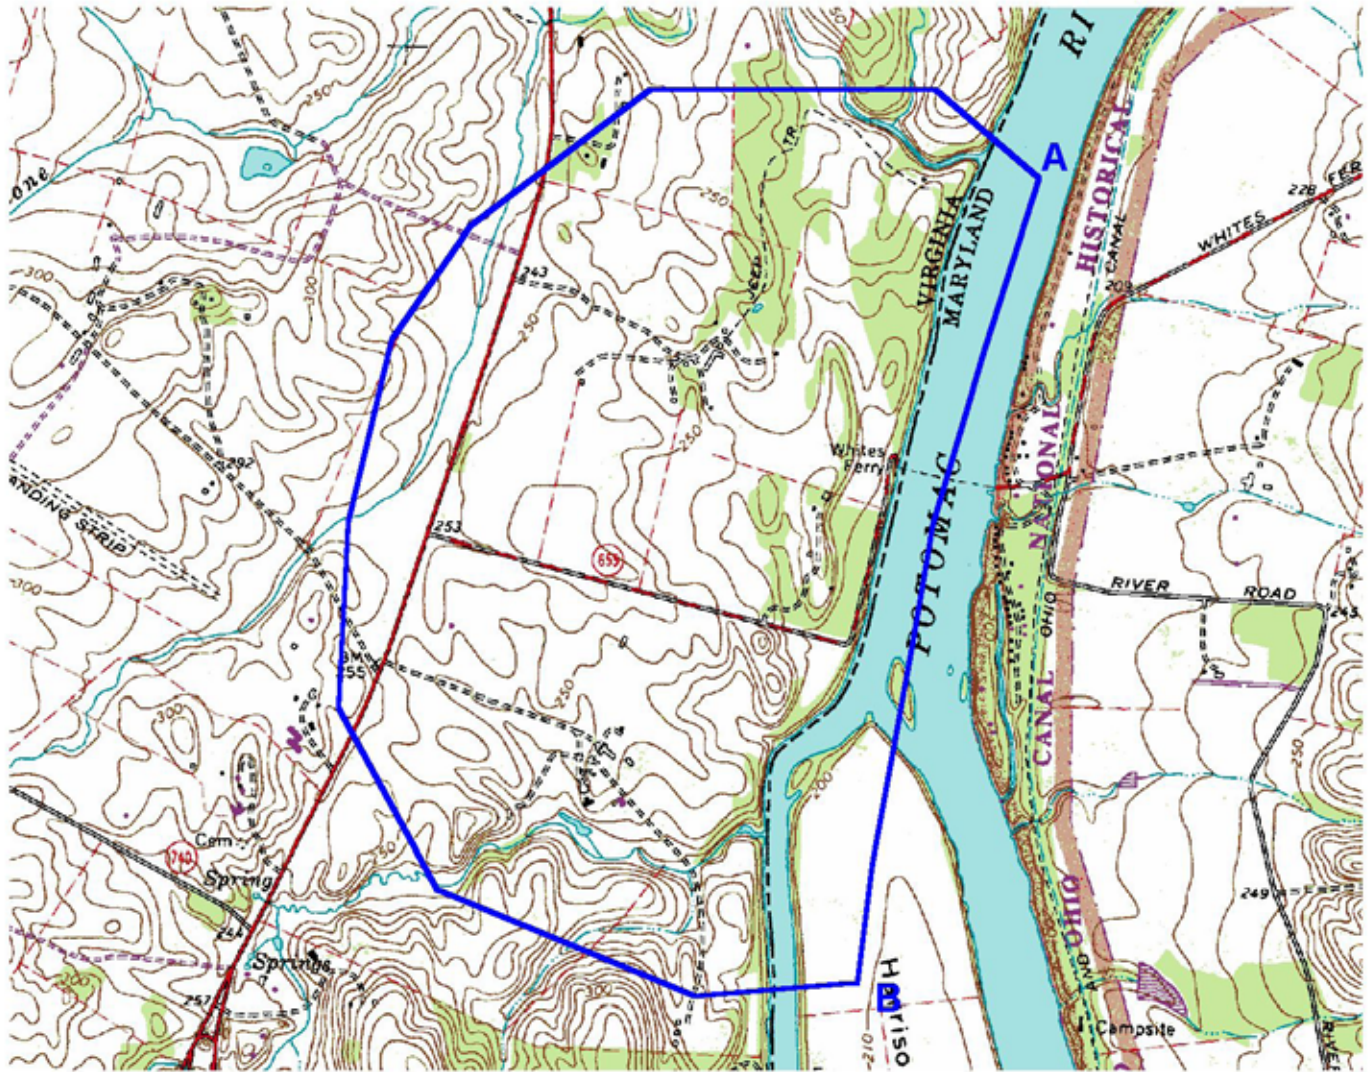

Rust Conservation Site

1:24,000

-  conservation site boundary
- boundary points (see metadata)
 - A A
 - B B